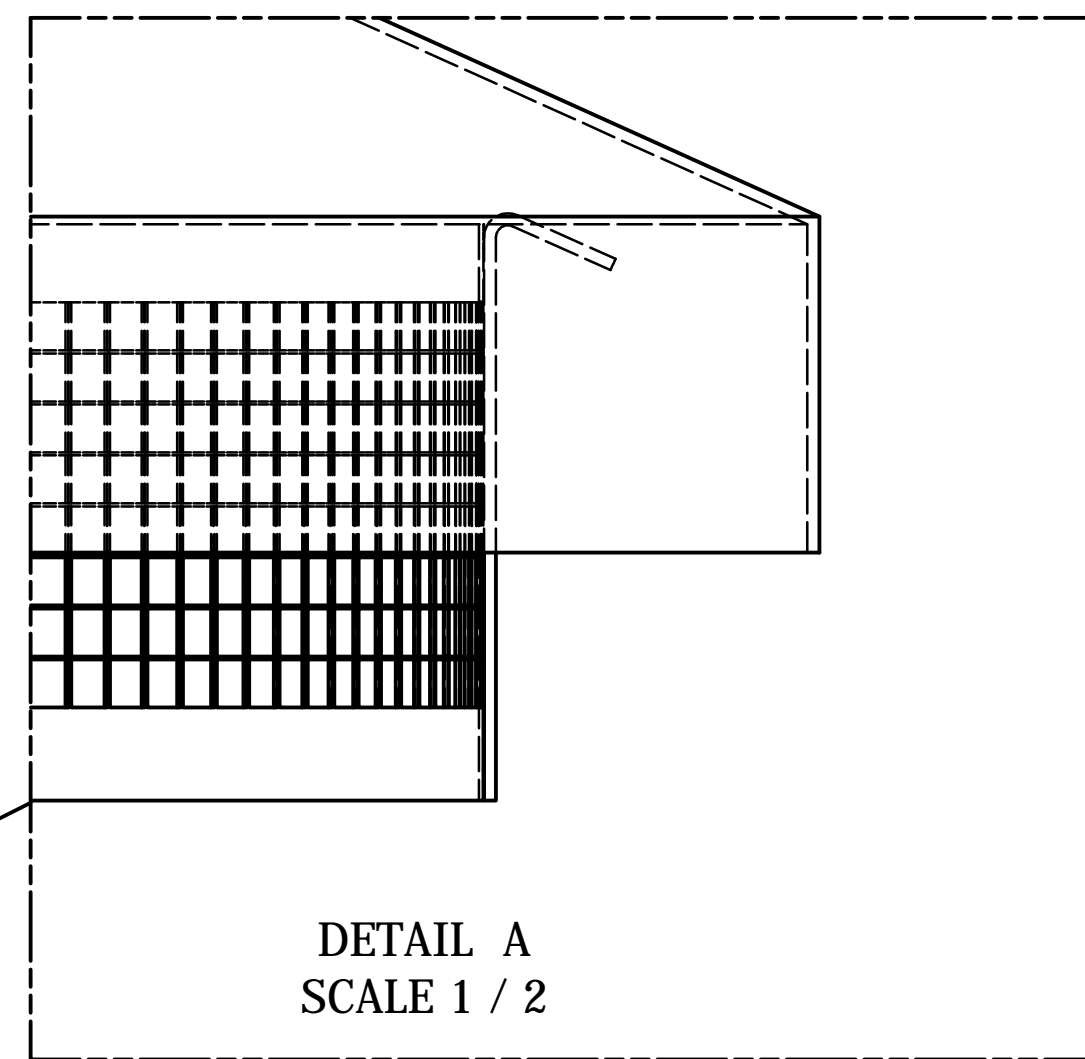

TOP
SCALE 1 / 4

ISOMETRIC VIEW
SCALE 1 / 4

FRONT
SCALE 1/4

DETAIL A
SCALE 1 / 2

956 Brush Hollow Rd.
Westbury, NY 11590
phone: (718) 472-5700
fax: (718) 472-5813
website: www.allcitymetal.com
e-mail: info@allcitymetal.com