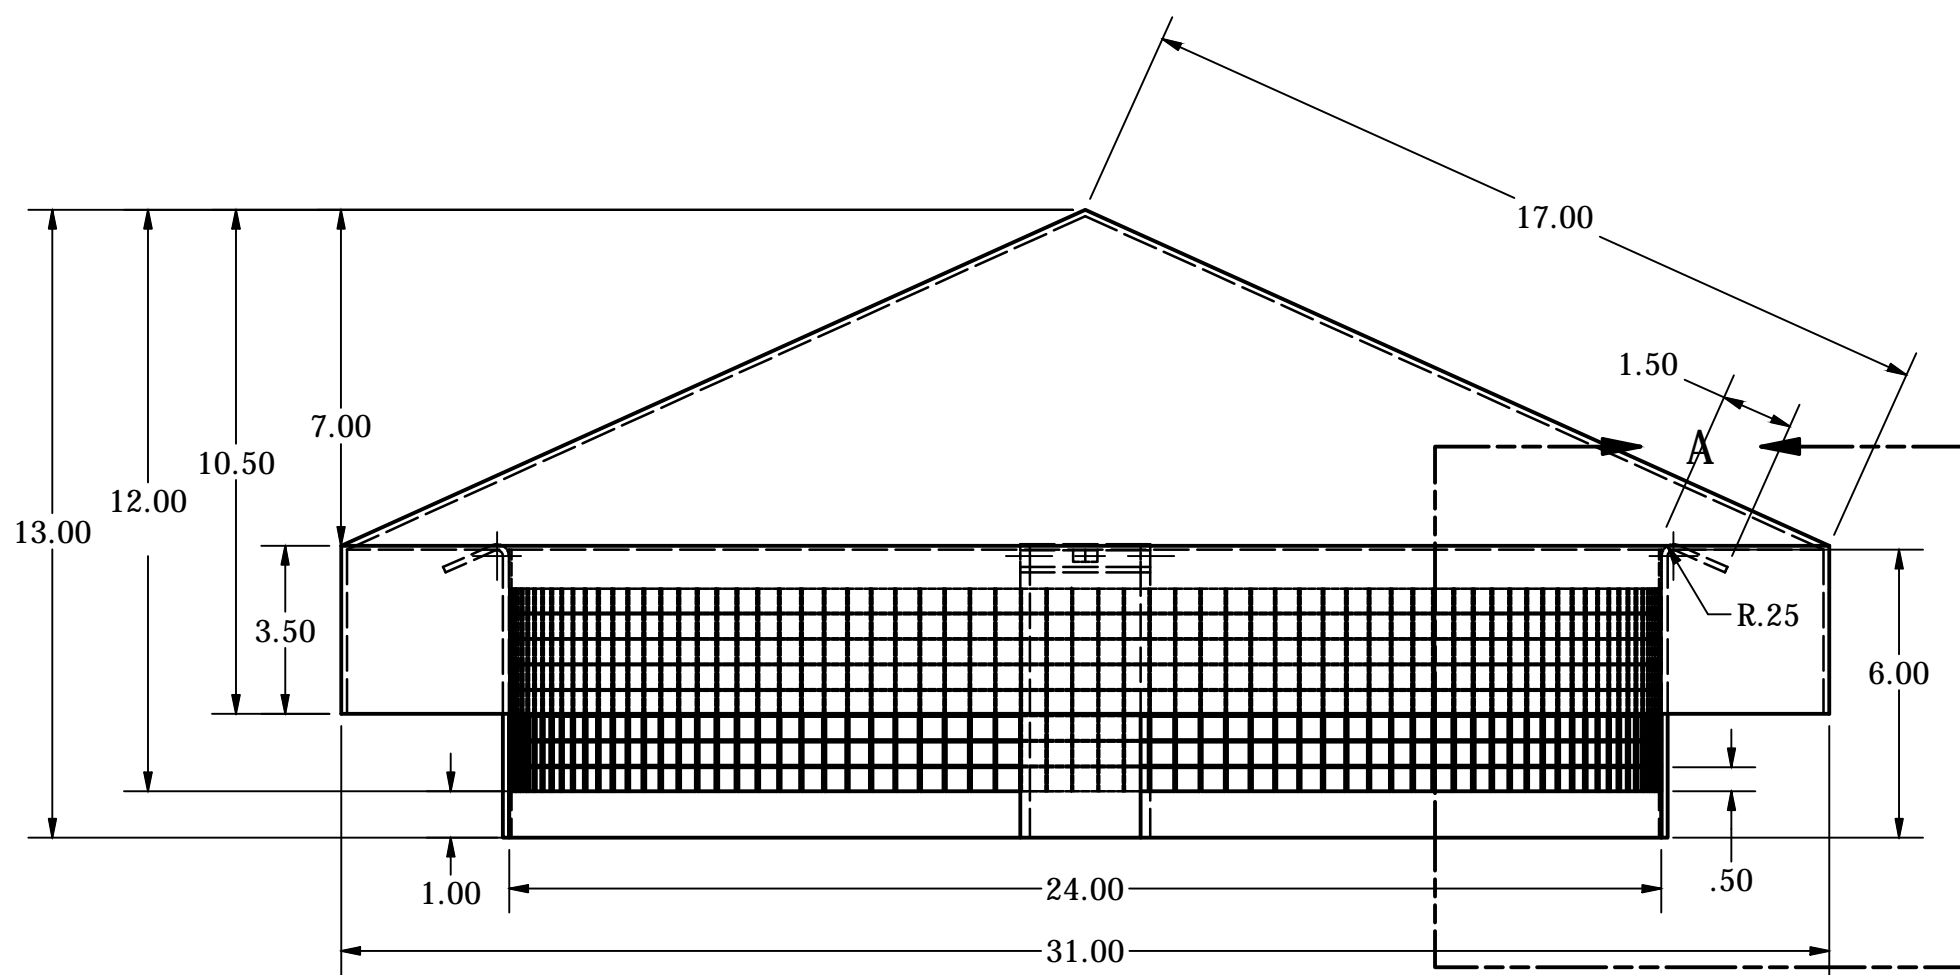

TOP
SCALE 1 / 4

ISOMETRIC VIEW
SCALE 1 / 4

FRONT
SCALE 1/4

DETAIL A
SCALE 1 / 2

956 Brush Hollow Rd.
Westbury, NY 11590
phone: (718) 472-5700
fax: (718) 472-5813
website: www.allcitymetal.com
e-mail: info@allcitymetal.com