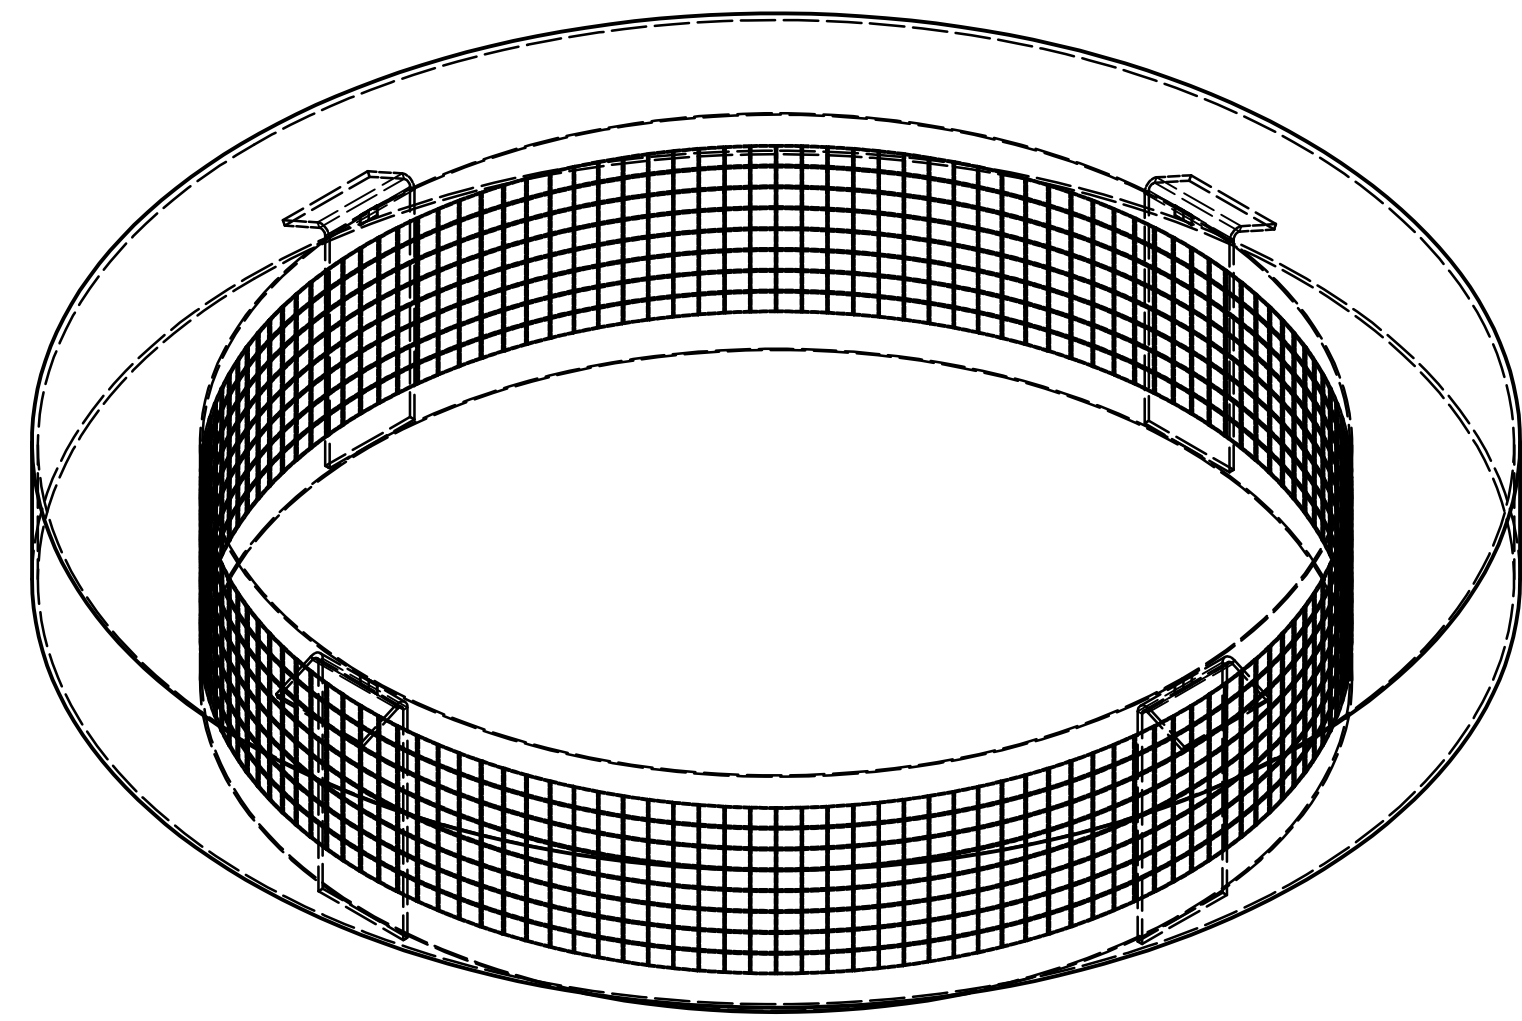

TOP
SCALE 1 / 4

ISOMETRIC VIEW
SCALE 1 / 4

FRONT
SCALE 1/4

DETAIL A
SCALE 1 / 2

956 Brush Hollow Rd.
Westbury, NY 11590
phone: (718) 472-5700
fax: (718) 472-5813
website: www.allcitymetal.com
e-mail: info@allcitymetal.com

ALL-CITY METAL
SHEET METAL FABRICATORS

EXPLOSION VENT CAP