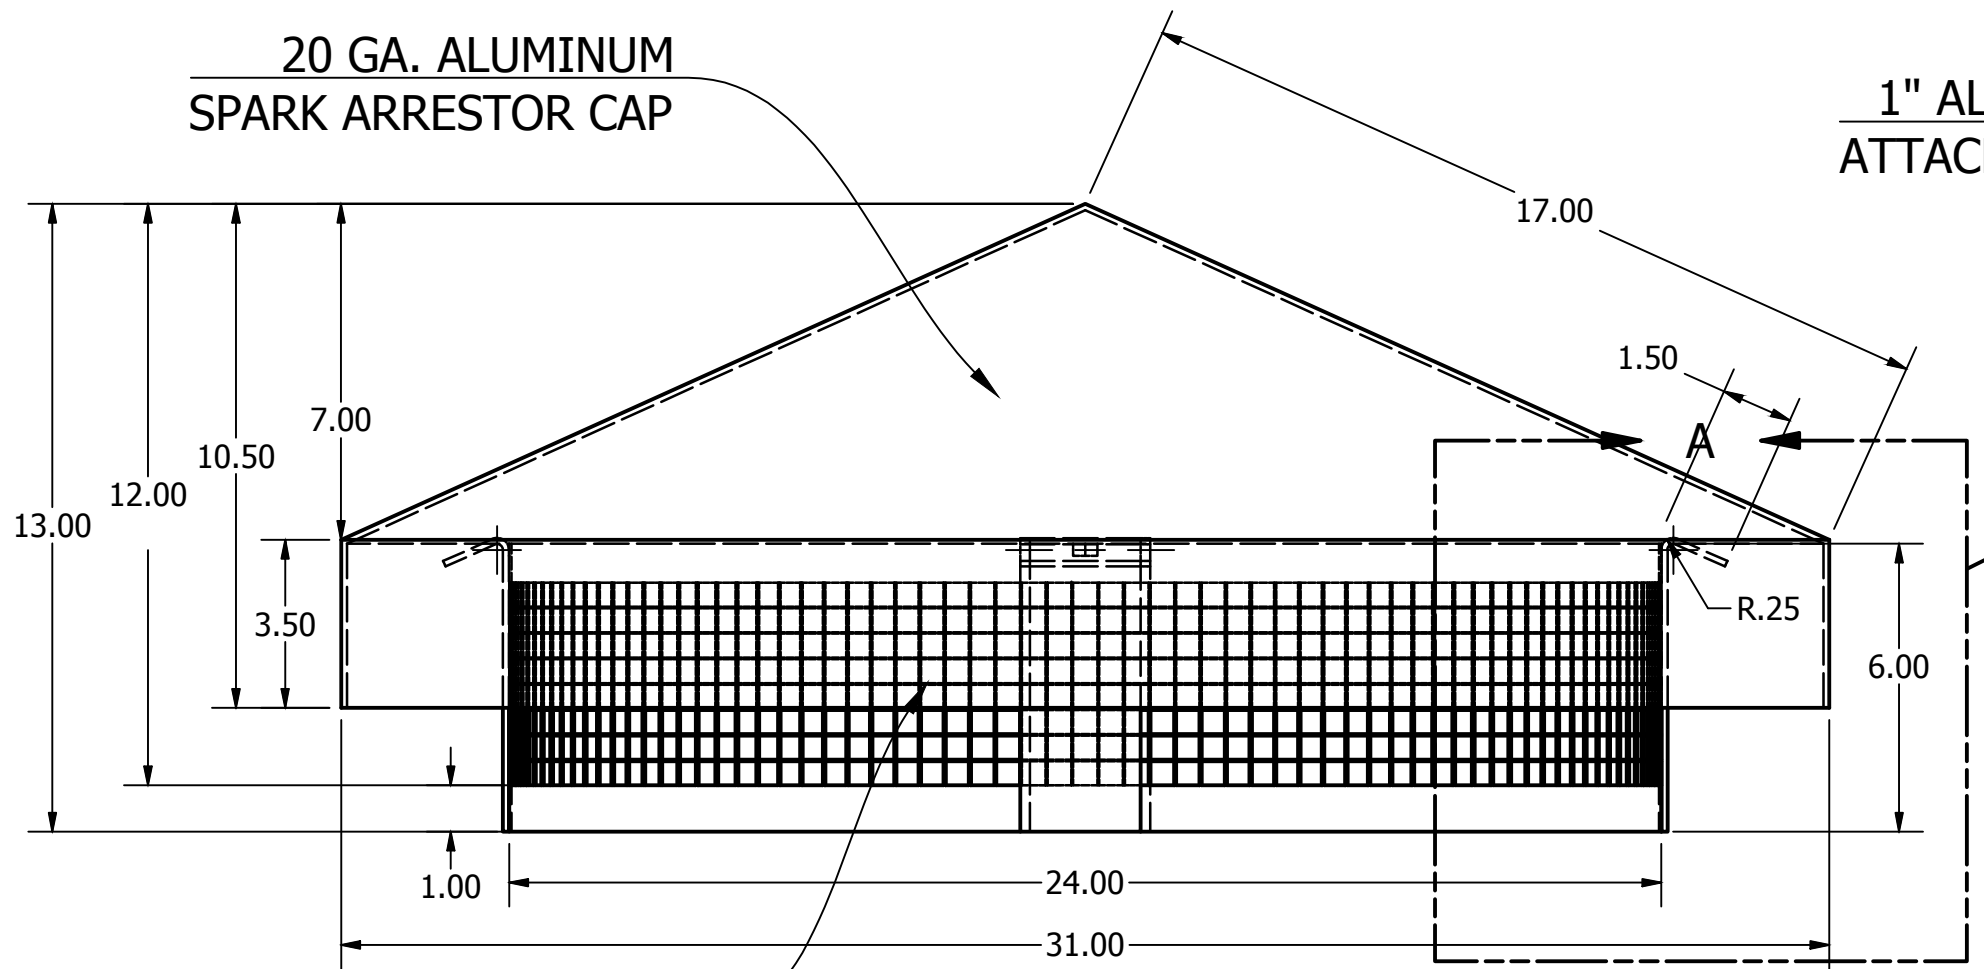

TOP
SCALE 1 / 4

ISOMETRIC VIEW
SCALE 1 / 4

20 GA. ALUMINUM
CONTINUOUS STOP

DETAIL A
SCALE 1 / 2

1" ALUMINUM BAND
ATTACHED TO CAP

1" ALUMINUM BAND
ATTACHED TO CHUTE

20 GA. ALUMINUM
CONTINUOUS STOP

FRONT
SCALE 1/4