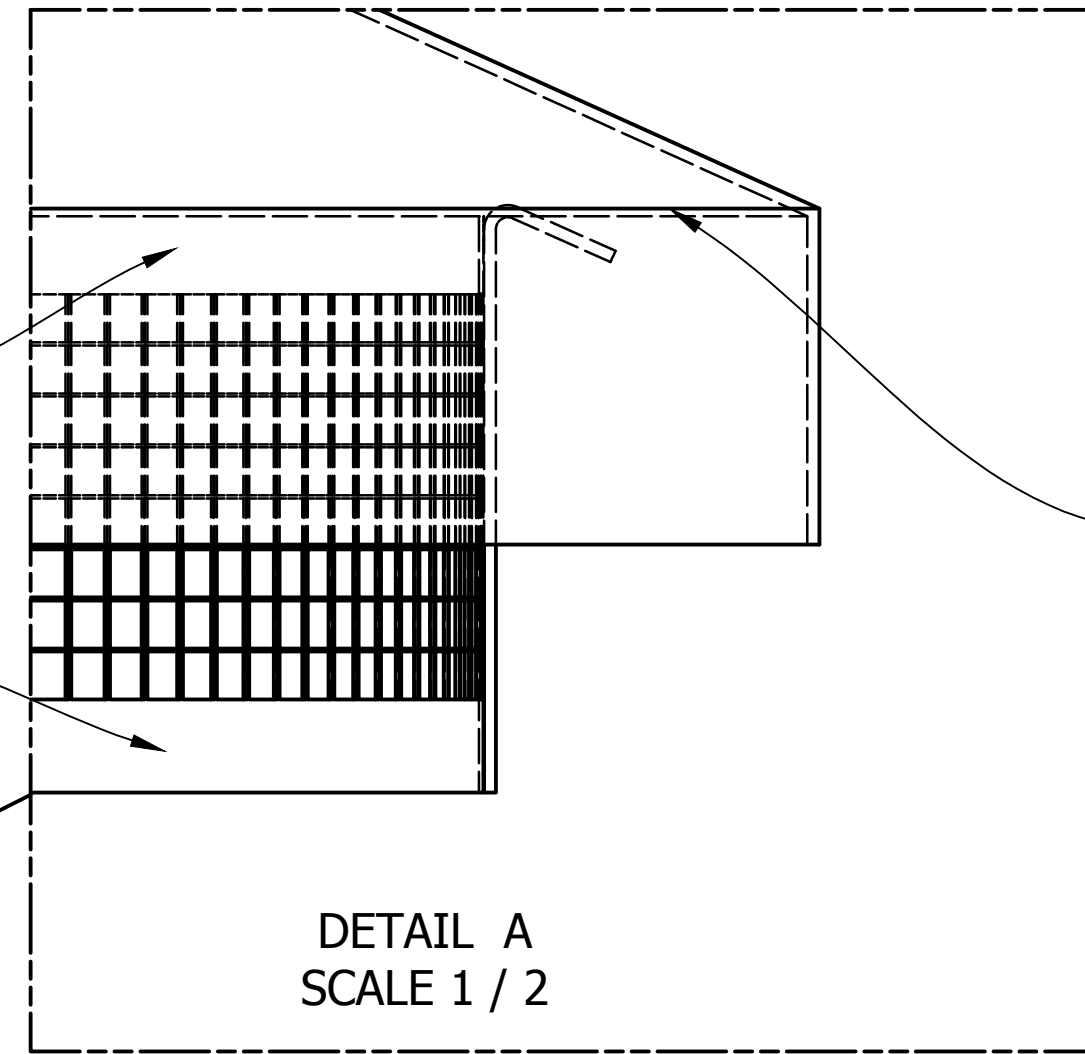

TOP
SCALE 1 / 4

ISOMETRIC VIEW
SCALE 1 / 4

20 GA. ALUMINUM
CONTINUOUS STOP

DETAIL A
SCALE 1 / 2

1" ALUMINUM BAND
ATTACHED TO CAP

1" ALUMINUM BAND
ATTACHED TO CHUTE

20 GA. ALUMINUM
CONTINUOUS STOP

FRONT
SCALE 1/4

20 GA. ALUMINUM
SPARK ARRESTOR CAP

16 GA. ALUMINUM

5/8" IN. EXPANDED METAL MESH

956 Brush Hollow Rd.
Westbury, NY 11590
phone: (718) 472-5700
fax: (718) 472-5813
website: www.allcitymetal.com
e-mail: info@allcitymetal.com