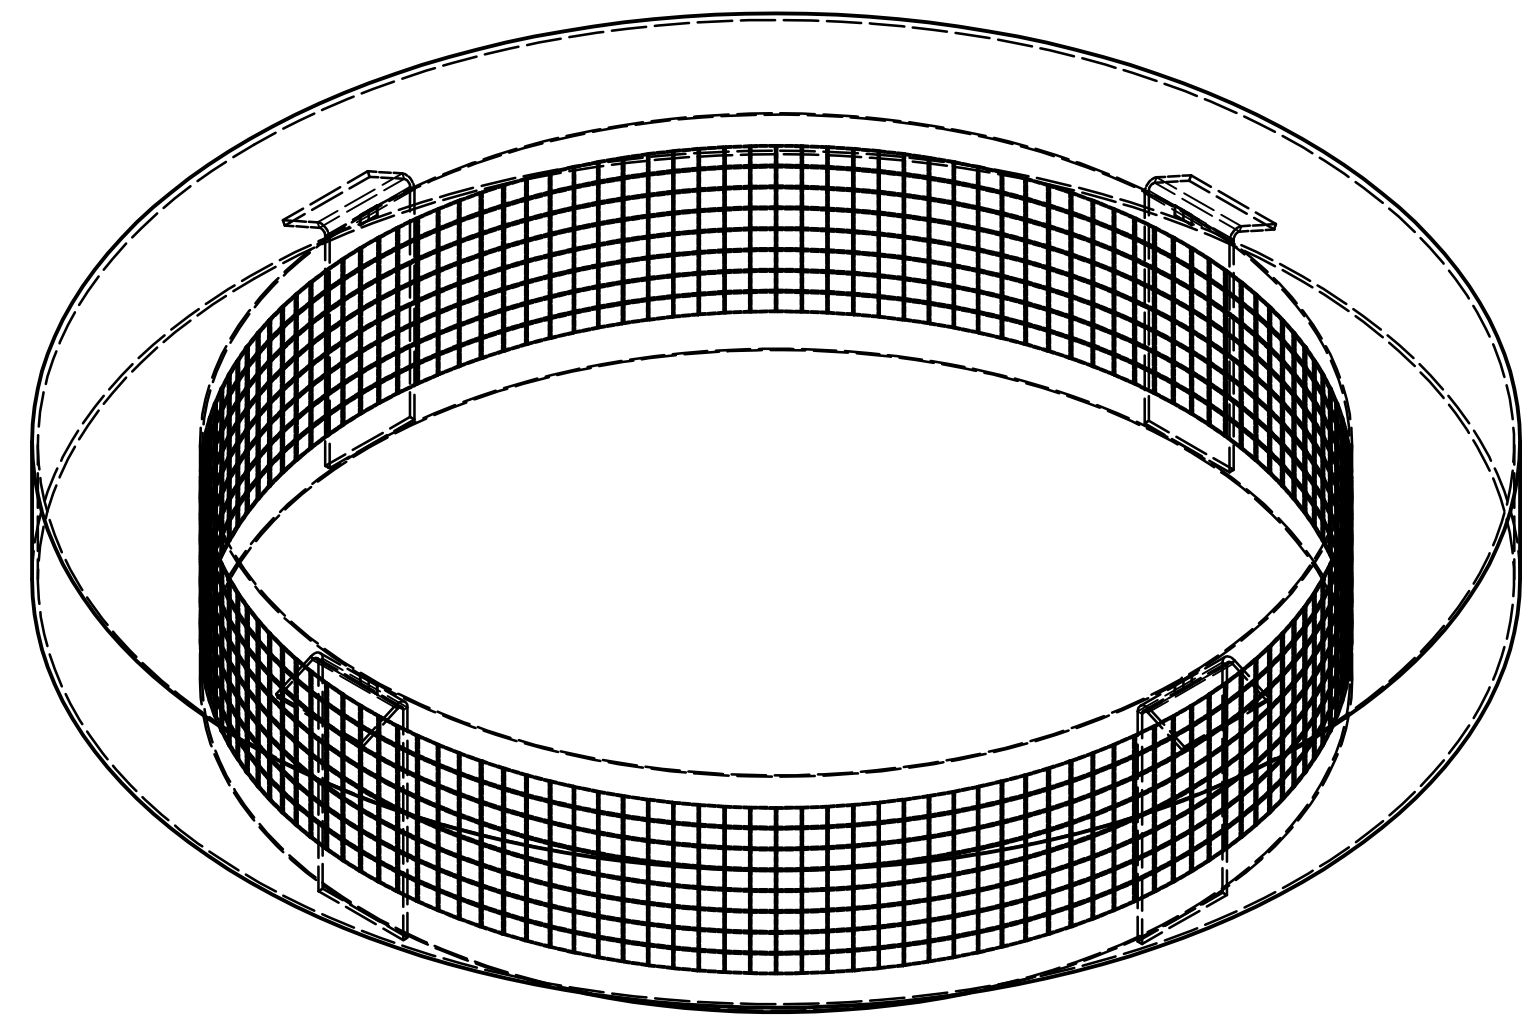

TOP
SCALE 1 / 4

ISOMETRIC VIEW
SCALE 1 / 4

20 GA. ALUMINUM
CONTINUOUS STOP

DETAIL A
SCALE 1 / 2

1" ALUMINUM BAND
ATTACHED TO CAP

1" ALUMINUM BAND
ATTACHED TO CHUTE

20 GA. ALUMINUM
CONTINUOUS STOP

FRONT
SCALE 1/4

20 GA. ALUMINUM
SPARK ARRESTOR CAP

16 GA. ALUMINUM

5/8" IN. EXPANDED METAL MESH

956 Brush Hollow Rd.
Westbury, NY 11590
phone: (718) 472-5700
fax: (718) 472-5813
website: www.allcitymetal.com
e-mail: info@allcitymetal.com