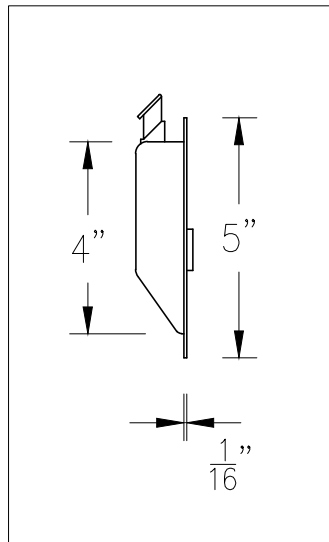

**CHUTE DOOR/ FLUSH MOUNTED HANDLE**

SCALE:  $1\frac{1}{2}''=1'$

**HANDLE DETAIL FRONT**

SCALE: 3"=1'

**HANDLE DETAIL SIDE**

SCALE: 3"=1'

**HANDLE DETAIL TOP**

SCALE: 3"=1'

**FLUSH MOUNTED HARDWARE  
 LEFT HINGE**