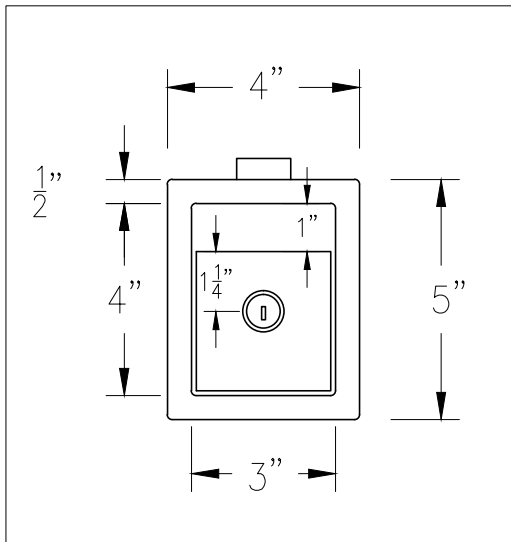

**CHUTE DOOR/ FLUSH MOUNTED HANDLE**

SCALE:  $1\frac{1}{2}''=1'$

**HANDLE DETAIL FRONT**

SCALE: 3"=1'

**HANDLE DETAIL SIDE**

SCALE: 3"=1'

**HANDLE DETAIL TOP**

SCALE: 3"=1'

**FLUSH MOUNTED HARDWARE  
 LEFT HINGE**