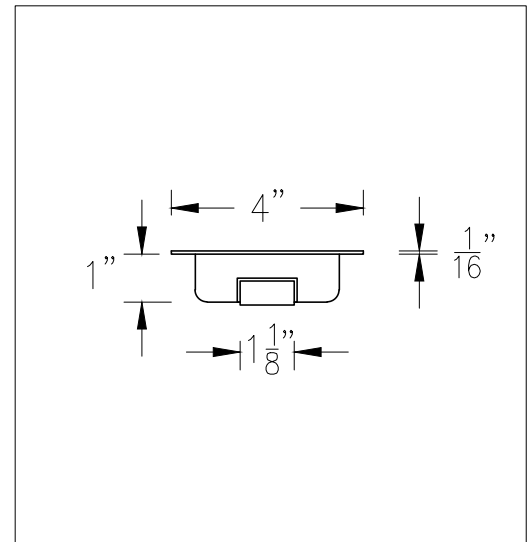

**CHUTE DOOR/ FLUSH MOUNTED HANDLE**

SCALE:  $1\frac{1}{2}''=1'$

**HANDLE DETAIL FRONT**

SCALE: 3"=1'

**HANDLE DETAIL SIDE**

SCALE: 3"=1'

**HANDLE DETAIL TOP**

SCALE: 3"=1'

**FLUSH MOUNTED HARDWARE  
 LEFT HINGE**