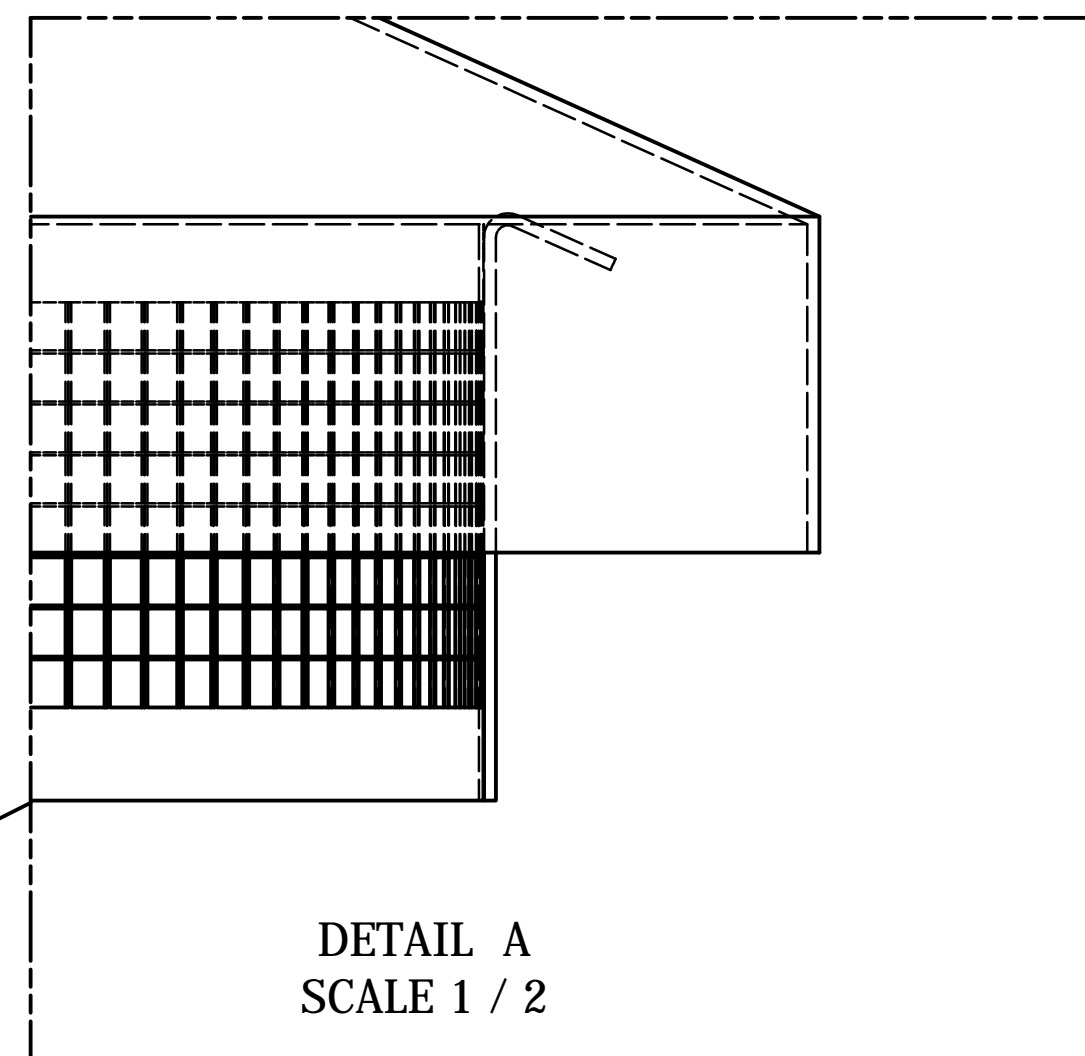

TOP
SCALE 1 / 4

ISOMETRIC VIEW
SCALE 1 / 4

FRONT
SCALE 1 / 4

DETAIL A
SCALE 1 / 2

54-35 46th Street
Maspeth, N.Y. 11378
phone: 718-472-5700
fax: 718-472-5813
website: www.allcitymetal.com
e-mail: info@allcitymetal.com