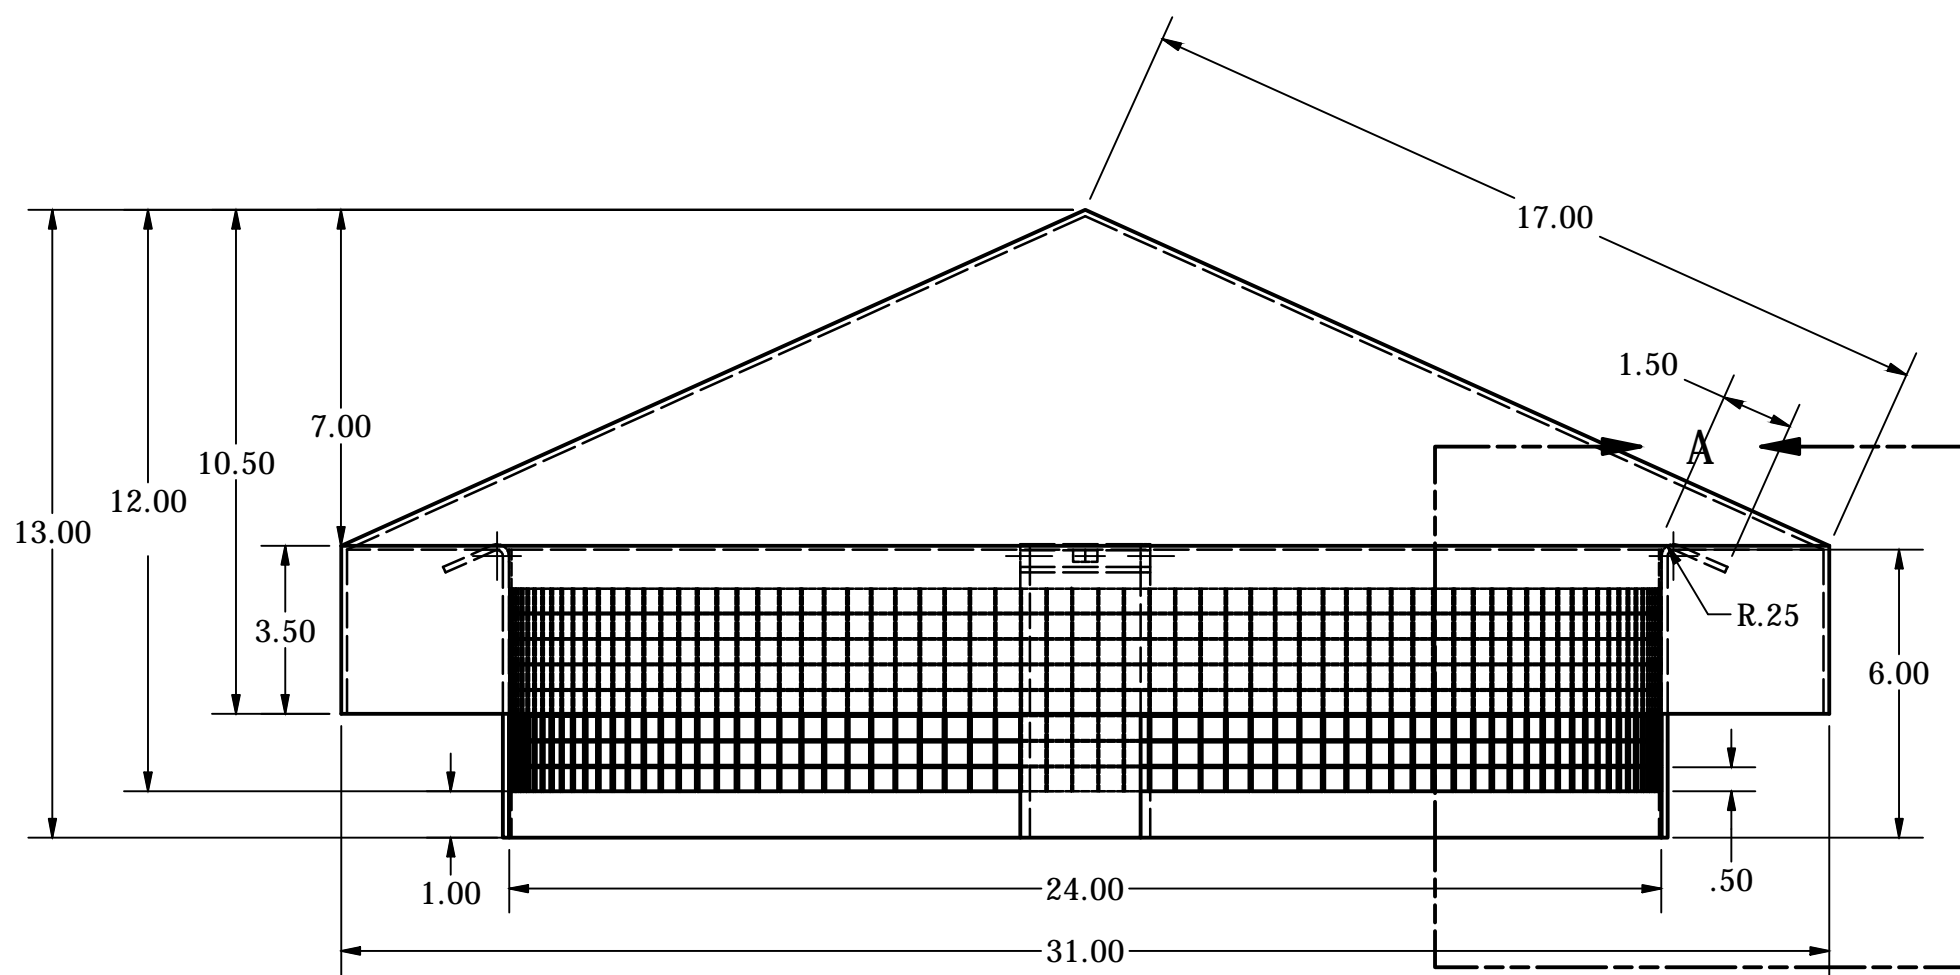

TOP
SCALE 1 / 4

ISOMETRIC VIEW
SCALE 1 / 4

FRONT
SCALE 1 / 4

DETAIL A
SCALE 1 / 2

54-35 46th Street
Maspeth, N.Y. 11378
phone: 718-472-5700
fax: 718-472-5813
website: www.allcitymetal.com
e-mail: info@allcitymetal.com