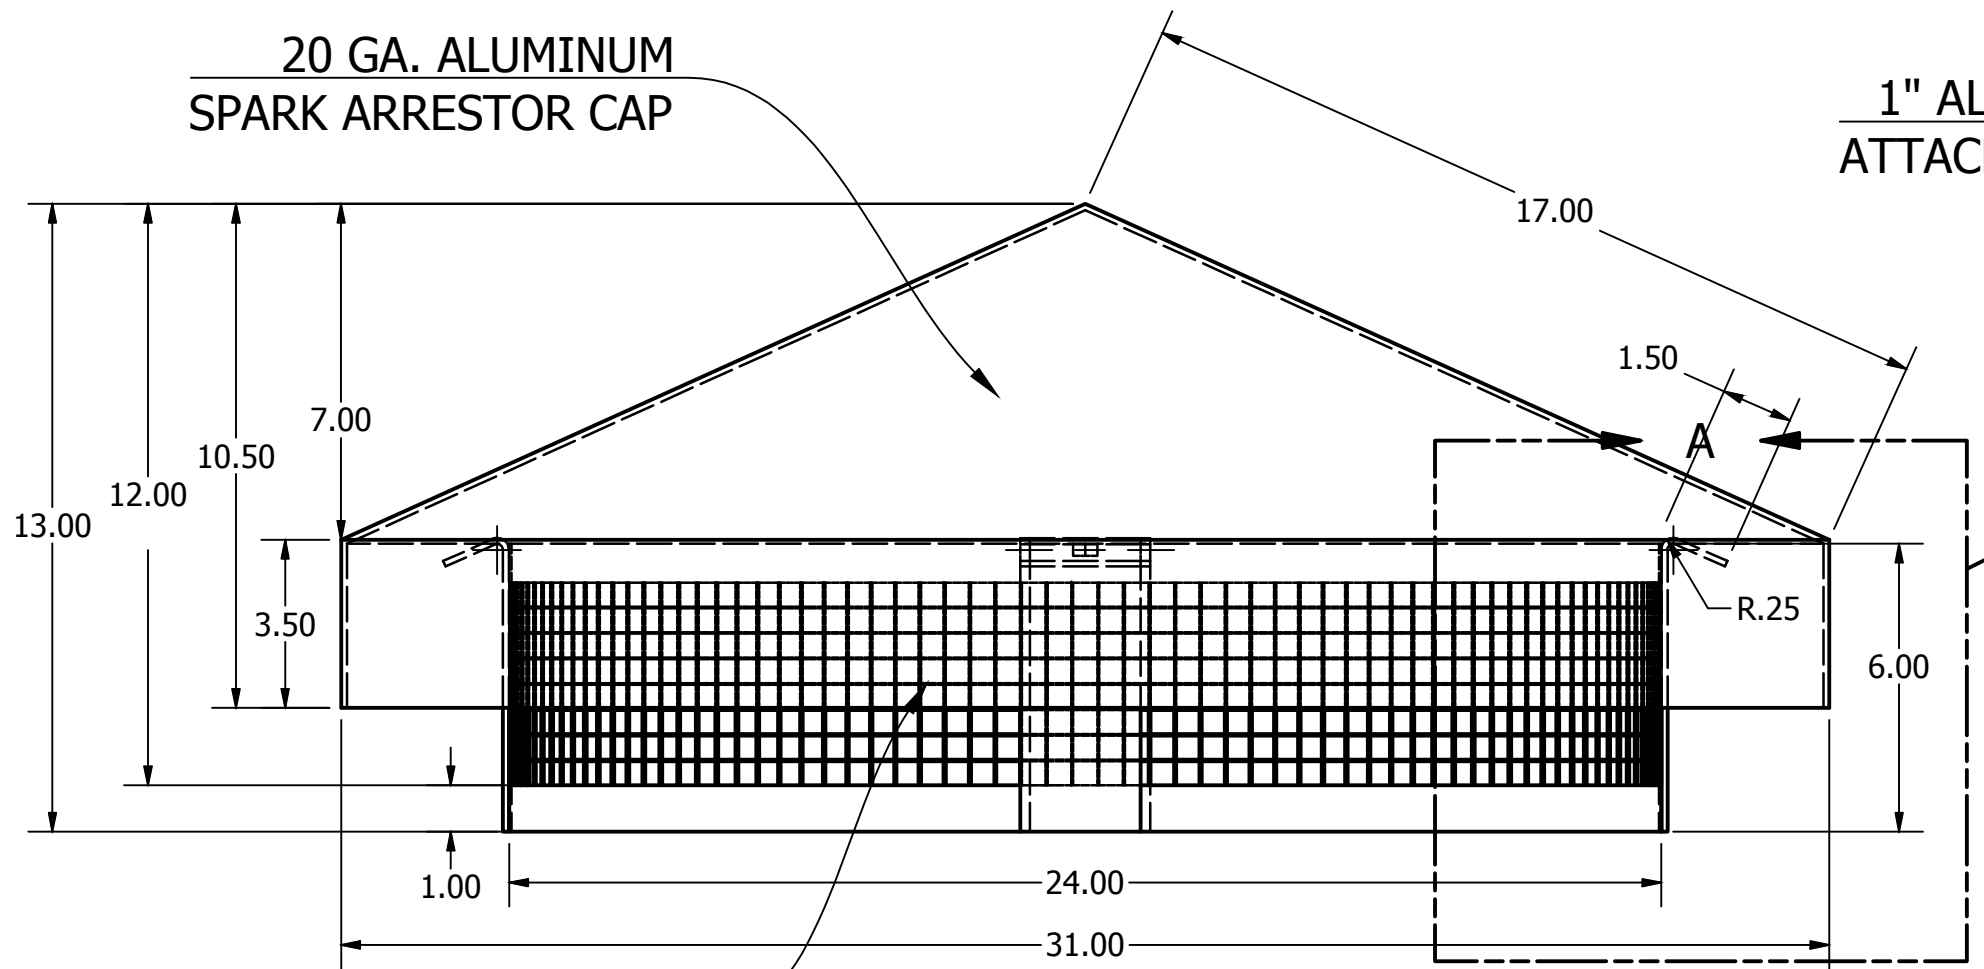

TOP
SCALE 1 / 4

ISOMETRIC VIEW
SCALE 1 / 4

20 GA. ALUMINUM
CONTINUOUS STOP

DETAIL A
SCALE 1 / 2

1" ALUMINUM BAND
ATTACHED TO CAP

20 GA. ALUMINUM
CONTINUOUS STOP

1" ALUMINUM BAND
ATTACHED TO CHUTE

FRONT
SCALE 1/4

20 GA. ALUMINUM
SPARK ARRESTOR CAP

16 GA. ALUMINUM

5/8" IN. EXPANDED METAL MESH

54-35 46th Street
Maspeth, NY 11378
phone: (718) 472-5700
fax: (718) 472-5813
website: www.allcitymetal.com
e-mail: info@allcitymetal.com