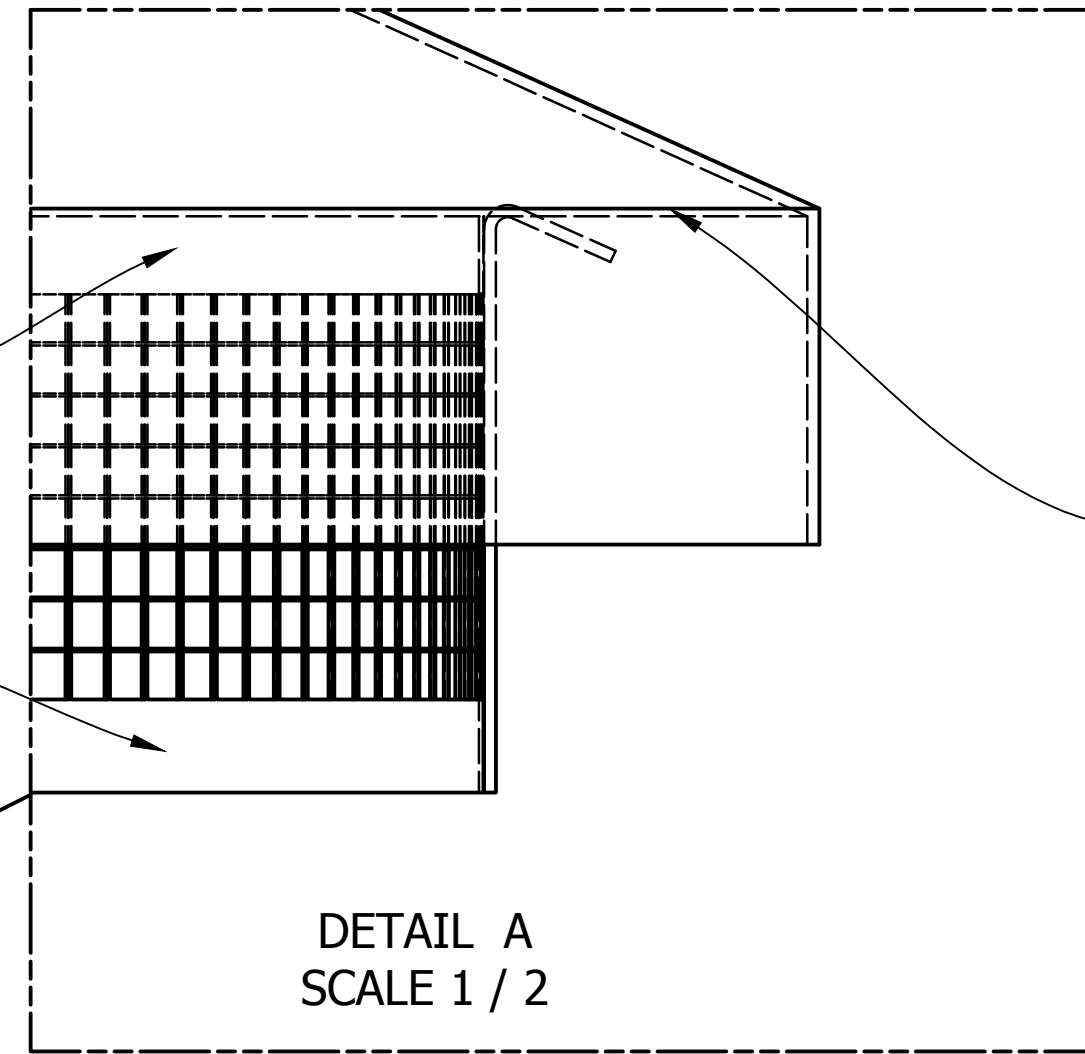

TOP
SCALE 1 / 4

ISOMETRIC VIEW
SCALE 1 / 4

20 GA. ALUMINUM
CONTINUOUS STOP

DETAIL A
SCALE 1 / 2

1" ALUMINUM BAND
ATTACHED TO CAP

20 GA. ALUMINUM
CONTINUOUS STOP

1" ALUMINUM BAND
ATTACHED TO CHUTE

FRONT
SCALE 1/4

20 GA. ALUMINUM
SPARK ARRESTOR CAP

16 GA. ALUMINUM

5/8" IN. EXPANDED METAL MESH

54-35 46th Street
Maspeth, NY 11378
phone: (718) 472-5700
fax: (718) 472-5813
website: www.allcitymetal.com
e-mail: info@allcitymetal.com