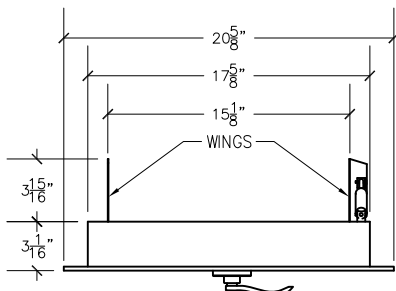

FRONT VIEW

18"x18" BOTTOM HINGED
A/D U.L. APPROVED
W/ RUBBER BAFFLE
(NTS)

RIGHT VIEW

RUBBER BAFFLE NOT SHOWN

LEFT VIEW

RUBBER BAFFLE NOT SHOWN

REAR VIEW

RUBBER BAFFLE NOT SHOWN

TRASH DOOR AT OPENED POSITION

WITH RUBBER BAFFLE

TOP VIEW

NOTE:
ROUGH OPENING REQUIRED: 18"x23¹/₄"

Interlock Smart Door for Trash chute specifications:

Doors are fabricated with type 304 Stainless Steel, Stainless Steel hinges, with a self closing, self latching quiet door closing function. Classified 'UL' Class B labeled: 1-1/2 hour fire rated with 30-minute temperature rise of 250 degrees Fahrenheit and a frame suitable for enclosing multiple type chase construction. Doors are provided with key locking devices at each intake door location. Door trim is embossed "RUBBISH".