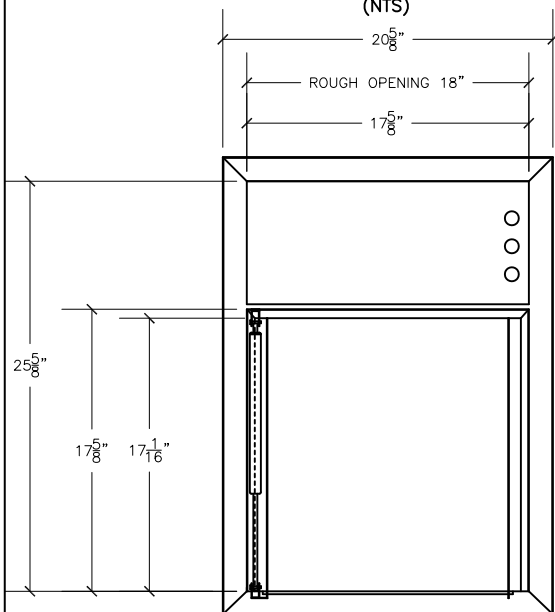

FRONT VIEW

18"x18" BOTTOM HINGED
A/D U.L. APPROVED
W/ RUBBER BAFFLE
(NTS)

RIGHT VIEW

RUBBER BAFFLE NOT SHOWN

LEFT VIEW

RUBBER BAFFLE NOT SHOWN

REAR VIEW

RUBBER BAFFLE NOT SHOWN

TRASH DOOR AT OPENED POSITION

WITH RUBBER BAFFLE

TOP VIEW

NOTE:
ROUGH OPENING REQUIRED: 18"x23¹/₄"

Interlock Smart Door for Trash chute specifications:

Doors are fabricated with type 304 Stainless Steel, Stainless Steel hinges, with a self closing, self latching quiet door closing function. Classified 'UL' Class B labeled: 1-1/2 hour fire rated with 30-minute temperature rise of 250 degrees Fahrenheit and a frame suitable for enclosing multiple type chase construction. Doors are provided with key locking devices at each intake door location. Door trim is embossed "RUBBISH".