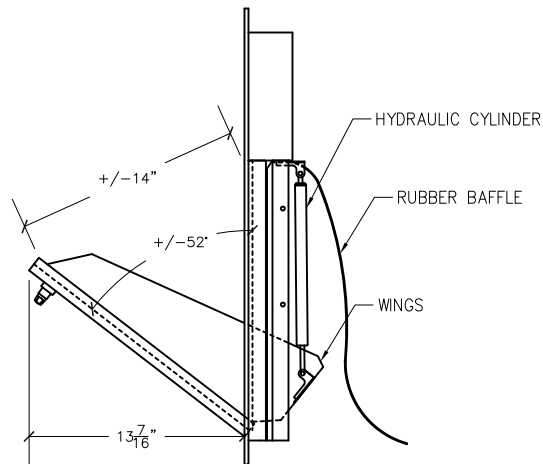

FRONT VIEW

18"x18" BOTTOM HINGED
A/D U.L. APPROVED
W/ RUBBER BAFFLE
(NTS)

RIGHT VIEW

RUBBER BAFFLE NOT SHOWN

LEFT VIEW

RUBBER BAFFLE NOT SHOWN

REAR VIEW

RUBBER BAFFLE NOT SHOWN

TRASH DOOR AT OPENED POSITION

WITH RUBBER BAFFLE

TOP VIEW

NOTE:
ROUGH OPENING REQUIRED: 18"x23¹/₄"

Interlock Smart Door for Trash chute specifications:

Doors are fabricated with type 304 Stainless Steel, Stainless Steel hinges, with a self closing, self latching quiet door closing function. Classified 'UL' Class B labeled: 1-1/2 hour fire rated with 30-minute temperature rise of 250 degrees Fahrenheit and a frame suitable for enclosing multiple type chase construction. Doors are provided with key locking devices at each intake door location. Door trim is embossed "RUBBISH".

54-35 46th Street
Maspeth, NY 11378
phone: (718) 472-5700
fax: (718) 472-5813
website: www.allcitymetal.com
e-mail: info@allcitymetal.com

ALL-CITY METAL
SHEET METAL FABRICATORS

**TRIPLE SORTER
INTER-LOCK SMART DOOR**
MODEL # ISD40B-SRT-ADA 18"x18"
TD/BH 1-1/2" TRIM