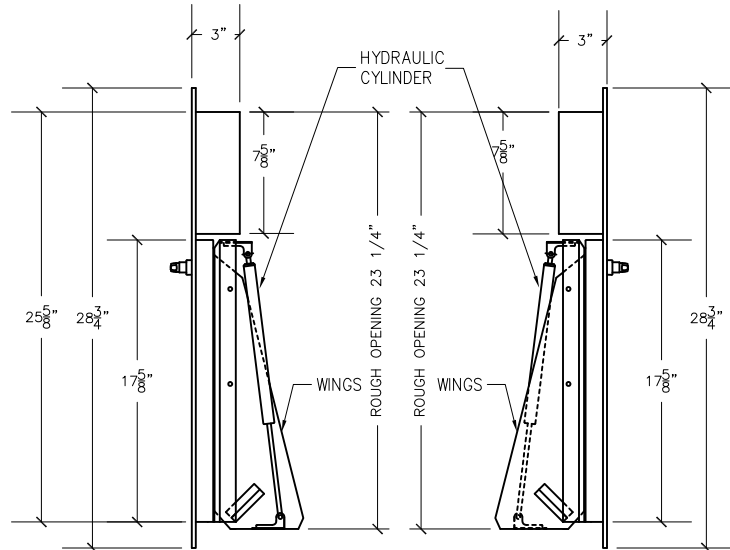

FRONT VIEW

18"x18" BOTTOM HINGED
A/D U.L. APPROVED
W/ RUBBER BAFFLE
(NTS)

RIGHT VIEW

RUBBER BAFFLE NOT SHOWN

LEFT VIEW

RUBBER BAFFLE NOT SHOWN

REAR VIEW

RUBBER BAFFLE NOT SHOWN

TRASH DOOR AT OPENED POSITION

WITH RUBBER BAFFLE

TOP VIEW

NOTE:
ROUGH OPENING REQUIRED: 18"x23¹/₄"

Interlock Smart Door for Trash chute specifications:

Doors are fabricated with type 304 Stainless Steel, Stainless Steel hinges, with a self closing, self latching quiet door closing function. Classified 'UL' Class B labeled: 1-1/2 hour fire rated with 30-minute temperature rise of 250 degrees Fahrenheit and a frame suitable for enclosing multiple type chase construction. Doors are provided with key locking devices at each intake door location. Door trim is embossed "RUBBISH".

54-35 46th Street
Maspeth, NY 11378
phone: (718) 472-5700
fax: (718) 472-5813
website: www.allcitymetal.com
e-mail: info@allcitymetal.com

ALL-CITY METAL
SHEET METAL FABRICATORS

**TRIPLE SORTER
INTER-LOCK SMART DOOR**
MODEL # ISD40B-SRT-ADA 18"x18"
TD/BH 1-1/2" TRIM