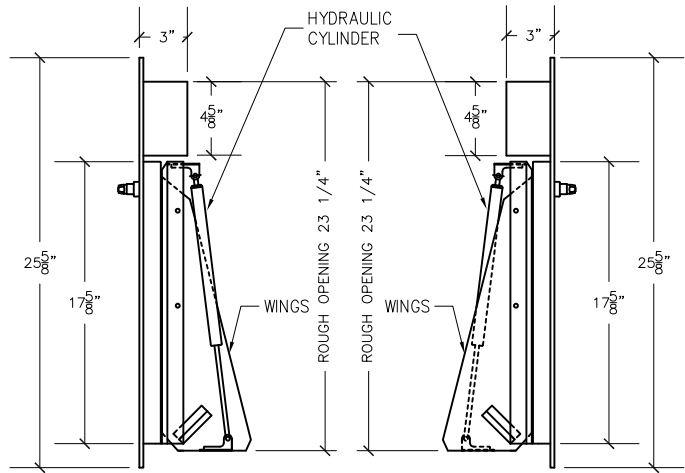

FRONT VIEW
 18"x18" BOTTOM HINGED
 A/D U.L. APPROVED
 W/ RUBBER BAFFLE
 (NTS)

RIGHT VIEW
 RUBBER BAFFLE NOT SHOWN

LEFT VIEW
 RUBBER BAFFLE NOT SHOWN

REAR VIEW
 RUBBER BAFFLE NOT SHOWN

Interlock Smart Door for Trash chute specifications:

Doors are fabricated with type 304 Stainless Steel, Stainless Steel hinges, with a self closing, self latching quiet door closing function. Classified 'UL' Class B labeled: 1-1/2 hour fire rated with 30-minute temperature rise of 250 degrees Fahrenheit and a frame suitable for enclosing multiple type chase construction. Doors are provided with key locking devices at each intake door location. Door trim is embossed "RUBBISH".

INTER-LOCK SMART DOOR
 MODEL # ISD40B-ADA 18"x18"
 TD/BH 1-1/2" TRIM