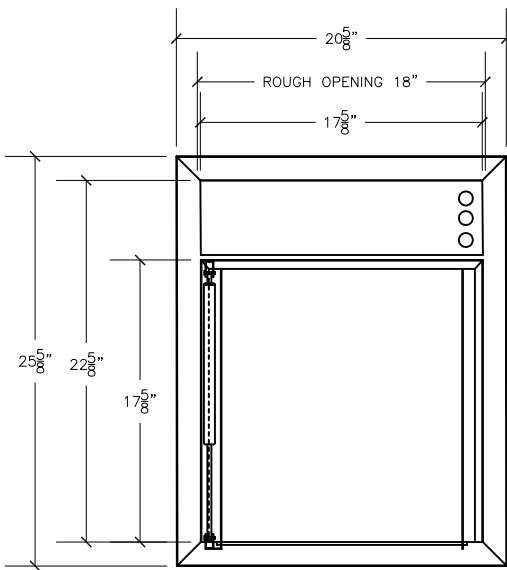

FRONT VIEW
 18"x18" BOTTOM HINGED
 A/D U.L. APPROVED
 W/ RUBBER BAFFLE
 (NTS)

RIGHT VIEW
 RUBBER BAFFLE NOT SHOWN

LEFT VIEW
 RUBBER BAFFLE NOT SHOWN

REAR VIEW
 RUBBER BAFFLE NOT SHOWN

Interlock Smart Door for Trash chute specifications:

INTER-LOCK SMART DOOR
 MODEL # ISD40B-ADA 18"x18"
 TD/BH 1-1/2" TRIM