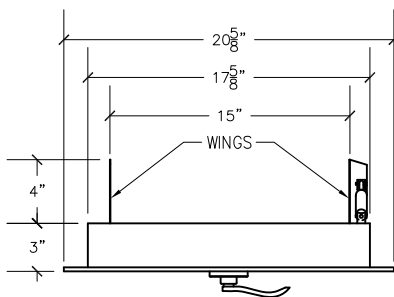

REAR VIEW
RUBBER BAFFLE NOT SHOWN

NOTE:
ROUGH OPENING REQUIRED: 18"x23¹/₄"

54-35 46th Street
Maspeth, NY 11378
phone: (718) 472-5700
fax: (718) 472-5813
website: www.allcitymetal.com
e-mail: info@allcitymetal.com

ALL-CITY METAL
SHEET METAL FABRICATORS

INTER-LOCK SMART DOOR
MODEL # ISD40B-ADA 18"x18"
TD/BH 1-1/2" TRIM