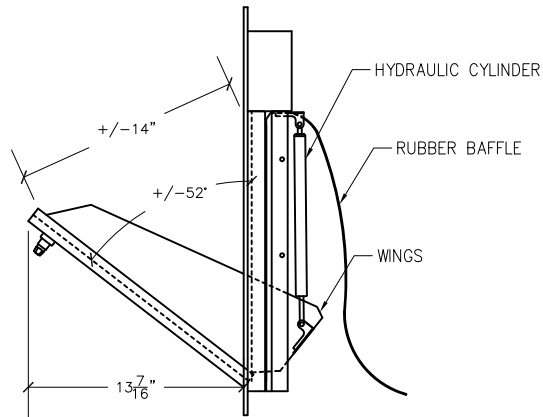

FRONT VIEW
 18"x18" BOTTOM HINGED
 A/D U.L. APPROVED
 W/ RUBBER BAFFLE
 (NTS)

RIGHT VIEW
 RUBBER BAFFLE NOT SHOWN

LEFT VIEW
 RUBBER BAFFLE NOT SHOWN

REAR VIEW
 RUBBER BAFFLE NOT SHOWN

Interlock Smart Door for Trash chute specifications:

Doors are fabricated with type 304 Stainless Steel, Stainless Steel hinges, with a self closing, self latching quiet door closing function. Classified 'UL' Class B labeled: 1-1/2 hour fire rated with 30-minute temperature rise of 250 degrees Fahrenheit and a frame suitable for enclosing multiple type chase construction. Doors are provided with key locking devices at each intake door location. Door trim is embossed "RUBBISH".

INTER-LOCK SMART DOOR
 MODEL # ISD40B-ADA 18"x18"
 TD/BH 1-1/2" TRIM