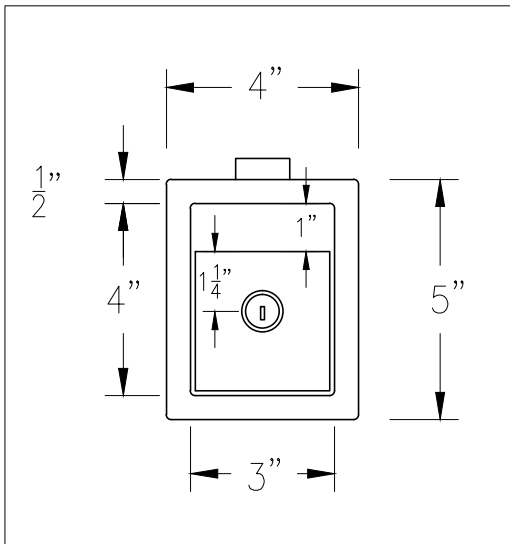

CHUTE DOOR/ FLUSH MOUNTED HANDLE

SCALE: $1\frac{1}{2}''=1'$

HANDLE DETAIL FRONT

SCALE: 3"=1'

HANDLE DETAIL SIDE

SCALE: 3"=1'

HANDLE DETAIL TOP

SCALE: 3"=1'