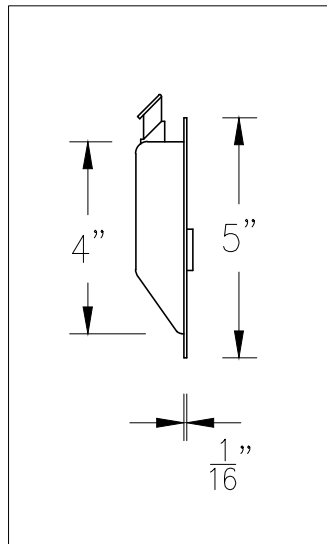

CHUTE DOOR/ FLUSH MOUNTED HANDLE

SCALE: $1\frac{1}{2}''=1'$

HANDLE DETAIL FRONT

SCALE: 3"=1'

HANDLE DETAIL SIDE

SCALE: 3"=1'

HANDLE DETAIL TOP

SCALE: 3"=1'