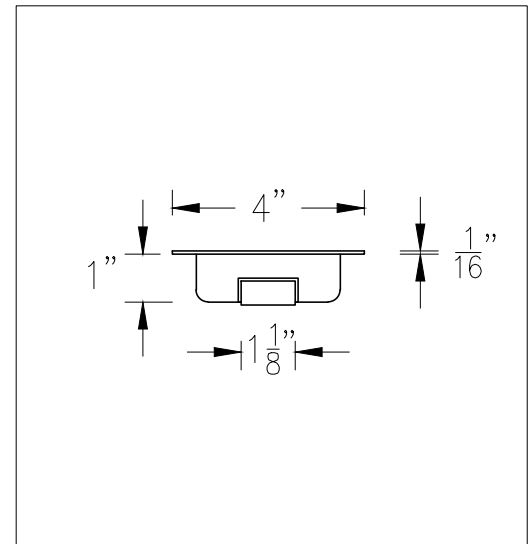

CHUTE DOOR/ FLUSH MOUNTED HANDLE

SCALE: $1\frac{1}{2}''=1'$

HANDLE DETAIL FRONT

SCALE: 3"=1'

HANDLE DETAIL SIDE

SCALE: 3"=1'

HANDLE DETAIL TOP

SCALE: 3"=1'