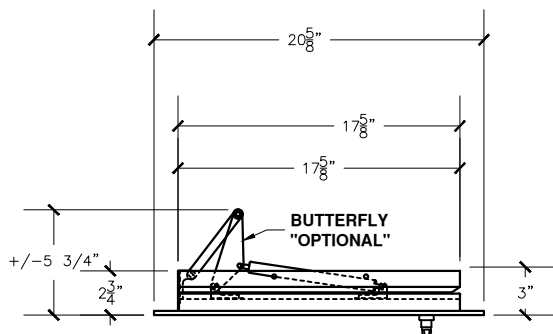

FRONT VIEW

18"x18" LEFT HINGED
A/D U.L. APPROVED
(NTS)

RIGHT VIEW

LEFT VIEW

REAR VIEW

Interlock Smart Door for Linen chute specifications:
Doors are fabricated with type 304 Stainless Steel, Stainless Steel hinges, with a self closing, self latching quiet door closing function. Classified 'UL' Class B labeled: 1-1/2 hour fire rated with 30-minute temperature rise of 250 degrees Fahrenheit and a frame suitable for enclosing multiple type chase construction. Doors are provided with key locking devices at each intake door location.

TOP VIEW

NOTE:

Rough opening required 18"x23³/₄"

54-35 46th Street
Maspeth, NY 11378
phone: (718) 472-5700
fax: (718) 472-5813
website: www.allcitymetal.com
e-mail: info@allcitymetal.com

ALL-CITY METAL
SHEET METAL FABRICATORS

**INTERLOCK SMART DOOR FOR
LINEN CHUTE**

MODEL # ISD25L-90 18"x18" LD/LH I-1/2" TRIM