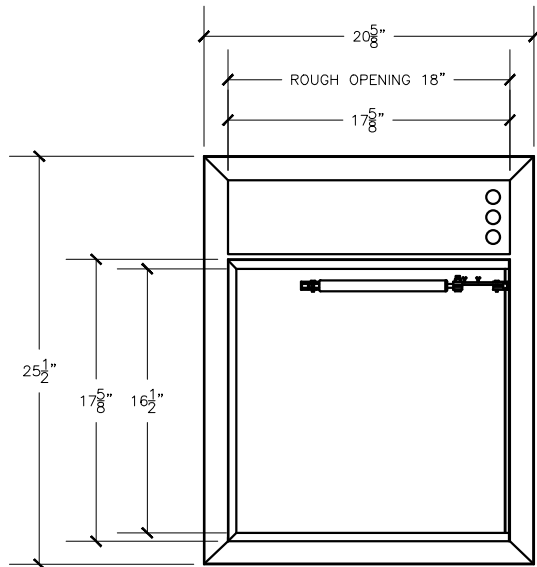

FRONT VIEW

18"x18" LEFT HINGED
A/D U.L. APPROVED
(NTS)

RIGHT VIEW

LEFT VIEW

REAR VIEW

Interlock Smart Door for Linen chute specifications:
Doors are fabricated with type 304 Stainless Steel, Stainless Steel hinges, with a self closing, self latching quiet door closing function. Classified 'UL' Class B labeled: 1-1/2 hour fire rated with 30-minute temperature rise of 250 degrees Fahrenheit and a frame suitable for enclosing multiple type chase construction. Doors are provided with key locking devices at each intake door location.

TOP VIEW

NOTE:

Rough opening required 18"x23³/₄"

54-35 46th Street
Maspeth, NY 11378
phone: (718) 472-5700
fax: (718) 472-5813
website: www.allcitymetal.com
e-mail: info@allcitymetal.com

ALL-CITY METAL
SHEET METAL FABRICATORS

**INTERLOCK SMART DOOR FOR
LINEN CHUTE**

MODEL # ISD25L-90 18"x18" LD/LH I-1/2" TRIM