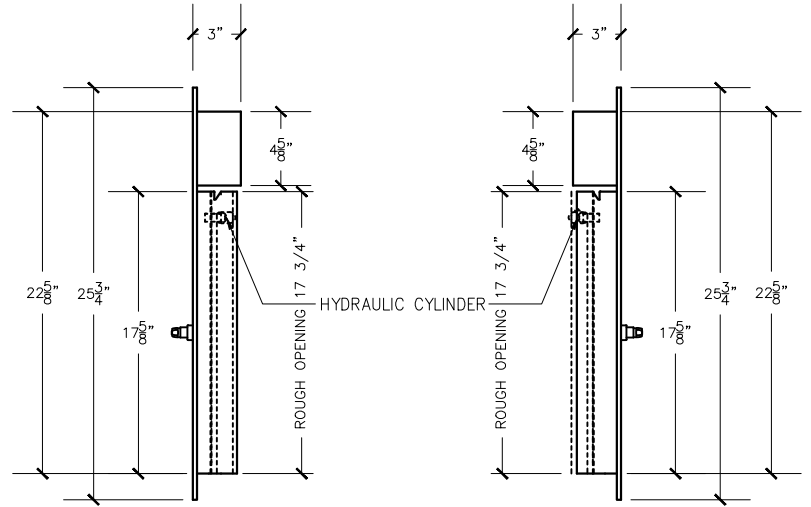

FRONT VIEW

18"x18" LEFT HINGED
A/D U.L. APPROVED
(NTS)

RIGHT VIEW

LEFT VIEW

REAR VIEW

Interlock Smart Door for Linen chute specifications:
Doors are fabricated with type 304 Stainless Steel, Stainless Steel hinges, with a self closing, self latching quiet door closing function. Classified 'UL' Class B labeled: 1-1/2 hour fire rated with 30-minute temperature rise of 250 degrees Fahrenheit and a frame suitable for enclosing multiple type chase construction. Doors are provided with key locking devices at each intake door location.

TOP VIEW

NOTE:

Rough opening required 18"x23³/₄"

54-35 46th Street
Maspeth, NY 11378
phone: (718) 472-5700
fax: (718) 472-5813
website: www.allcitymetal.com
e-mail: info@allcitymetal.com

ALL-CITY METAL
SHEET METAL FABRICATORS

**INTERLOCK SMART DOOR FOR
LINEN CHUTE**

MODEL # ISD25L-90 18"x18" LD/LH I-1/2" TRIM