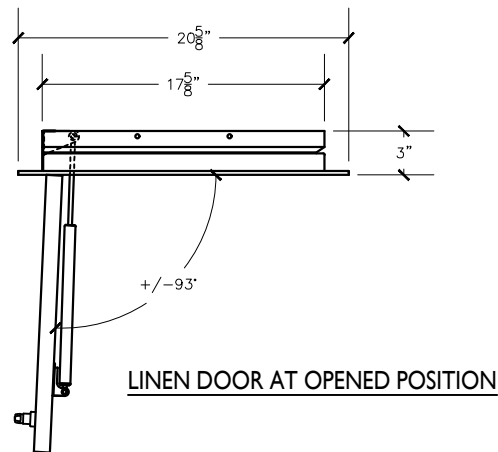

FRONT VIEW

18"x18" LEFT HINGED
A/D U.L. APPROVED
(NTS)

RIGHT VIEW

LEFT VIEW

REAR VIEW

Interlock Smart Door for Linen chute specifications:
Doors are fabricated with type 304 Stainless Steel, Stainless Steel hinges, with a self closing, self latching quiet door closing function. Classified 'UL' Class B labeled: 1-1/2 hour fire rated with 30-minute temperature rise of 250 degrees Fahrenheit and a frame suitable for enclosing multiple type chase construction. Doors are provided with key locking devices at each intake door location.

TOP VIEW

NOTE:

Rough opening required 18"x23³/₄"

54-35 46th Street
Maspeth, NY 11378
phone: (718) 472-5700
fax: (718) 472-5813
website: www.allcitymetal.com
e-mail: info@allcitymetal.com

ALL-CITY METAL
SHEET METAL FABRICATORS

**INTERLOCK SMART DOOR FOR
LINEN CHUTE**

MODEL # ISD25L-90 18"x18" LD/LH I-1/2" TRIM