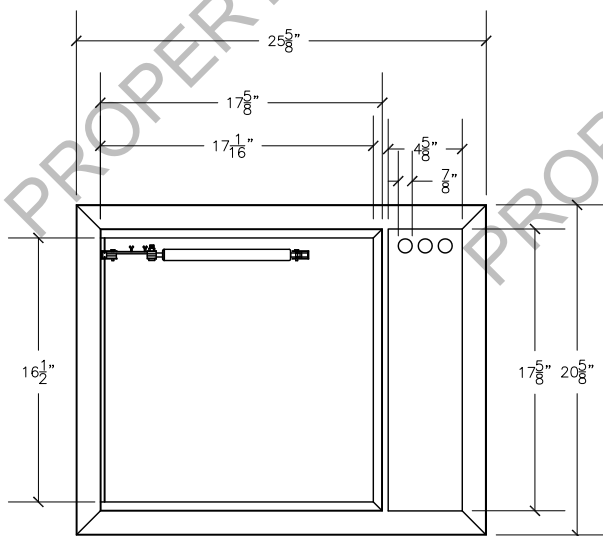

**FRONT VIEW**

18"X18" SIDE HINGED  
A/D U.L. APPROVED

**RIGHT VIEW**

**LEFT VIEW**

**TOP VIEW**

**LINEN DOOR AT OPENED POSITION**

**REAR VIEW**

**Interlock Smart Door for Linen chute specifications:**

Doors are fabricated with type 304 Stainless Steel, Stainless Steel Hinges, with a self closing, self latching quite door closing function. Class B labeled: 1-1/2 hour fire rated with 30-minute temperature rise of 250 degrees Fahrenheit and a frame suitable for enclosing multiple type chase construction. Doors are provided with key locking devices at each intake door location. Door trim is embossed "LINEN".

**INTERLOCK SMART DOOR FOR  
LINEN CHUTE**

MODEL # E25R 18"X18" LD/RH 1-1/2" TRIM