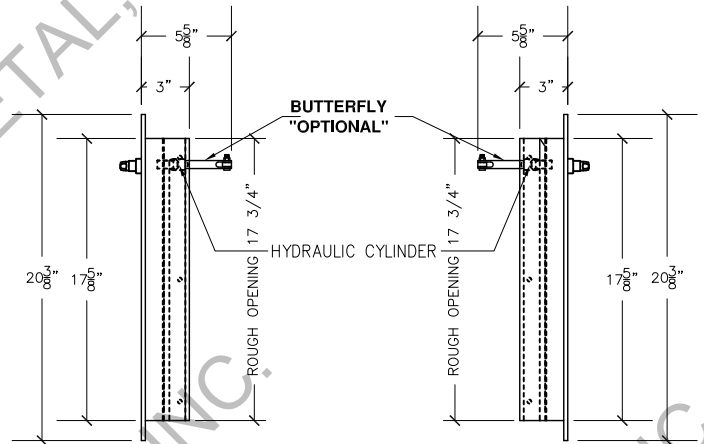

**FRONT VIEW**

18"X18" SIDE HINGED  
A/D U.L. APPROVED

**RIGHT VIEW**

**LEFT VIEW**

**TOP VIEW**

**LINEN DOOR AT OPENED POSITION**

**REAR VIEW**

**Interlock Smart Door for Linen chute specifications:**

Doors are fabricated with type 304 Stainless Steel, Stainless Steel Hinges, with a self closing, self latching quite door closing function. Class B labeled: 1-1/2 hour fire rated with 30-minute temperature rise of 250 degrees Fahrenheit and a frame suitable for enclosing multiple type chase construction. Doors are provided with key locking devices at each intake door location. Door trim is embossed "LINEN".

**INTERLOCK SMART DOOR FOR  
LINEN CHUTE**

MODEL # E25R 18"X18" LD/RH 1-1/2" TRIM