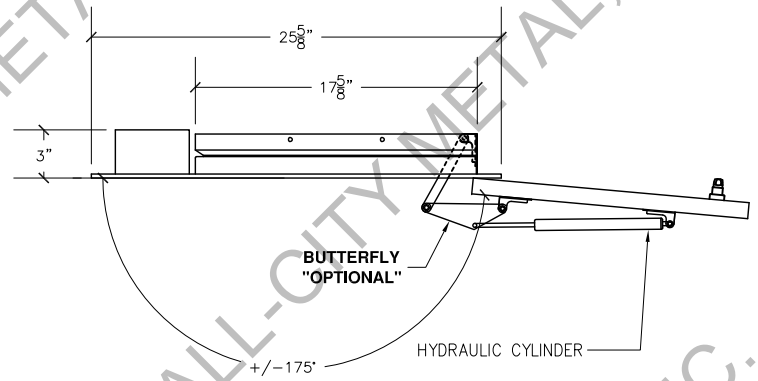

**FRONT VIEW**

18"X18" SIDE HINGED  
A/D U.L. APPROVED

**RIGHT VIEW**

**LEFT VIEW**

**TOP VIEW**

**LINEN DOOR AT OPENED POSITION**

**REAR VIEW**

**Interlock Smart Door for Linen chute specifications:**

Doors are fabricated with type 304 Stainless Steel, Stainless Steel Hinges, with a self closing, self latching quite door closing function. Class B labeled: 1-1/2 hour fire rated with 30-minute temperature rise of 250 degrees Fahrenheit and a frame suitable for enclosing multiple type chase construction. Doors are provided with key locking devices at each intake door location. Door trim is embossed "LINEN".

**INTERLOCK SMART DOOR FOR  
LINEN CHUTE**

MODEL # E25R 18"X18" LD/RH 1-1/2" TRIM