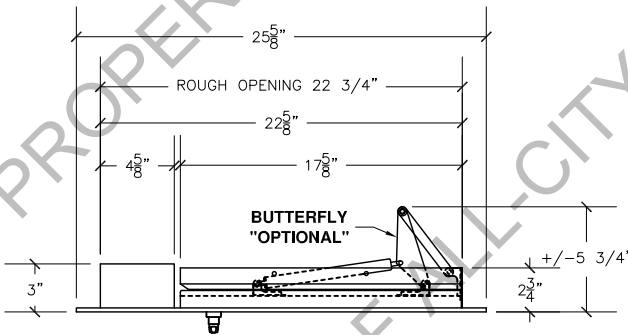

**FRONT VIEW**

18"X18" SIDE HINGED  
A/D U.L. APPROVED

**RIGHT VIEW**

**LEFT VIEW**

**TOP VIEW**

**LINEN DOOR AT OPENED POSITION**

**REAR VIEW**

**Interlock Smart Door for Linen chute specifications:**

Doors are fabricated with type 304 Stainless Steel, Stainless Steel Hinges, with a self closing, self latching quite door closing function. Class B labeled: 1-1/2 hour fire rated with 30-minute temperature rise of 250 degrees Fahrenheit and a frame suitable for enclosing multiple type chase construction. Doors are provided with key locking devices at each intake door location. Door trim is embossed "LINEN".

**INTERLOCK SMART DOOR FOR  
LINEN CHUTE**

MODEL # E25R 18"X18" LD/RH 1-1/2" TRIM