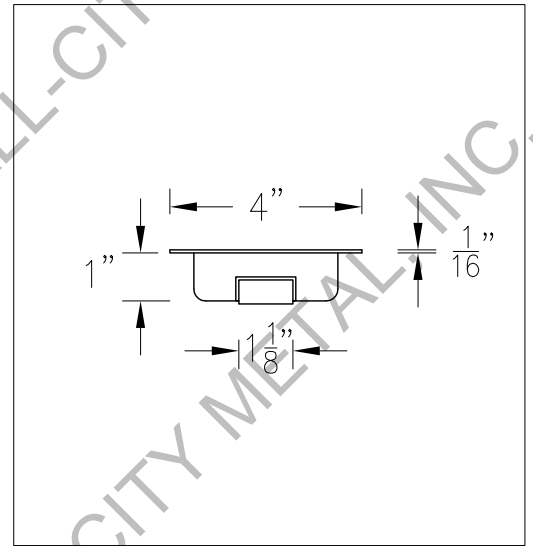

CHUTE DOOR/ FLUSH MOUNTED HANDLE

SCALE: 1/2"=1'

HANDLE DETAIL FRONT

SCALE: 3"=1'

HANDLE DETAIL SIDE

SCALE: 3"=1'

HANDLE DETAIL TOP

SCALE: 3"=1'