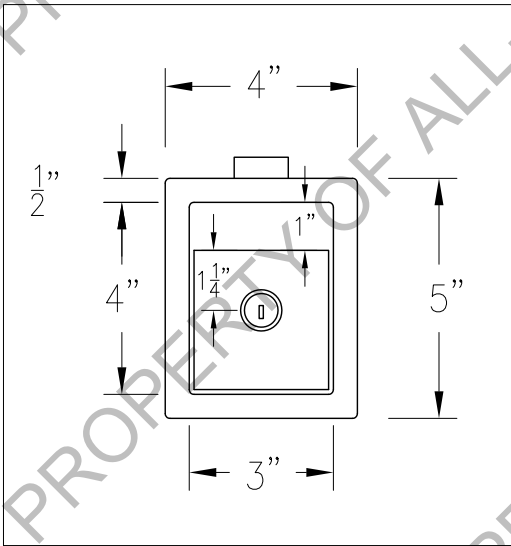

CHUTE DOOR/ FLUSH MOUNTED HANDLE

SCALE: 1/2"=1'

HANDLE DETAIL FRONT

SCALE: 3"=1'

HANDLE DETAIL SIDE

SCALE: 3"=1'

HANDLE DETAIL TOP

SCALE: 3"=1'