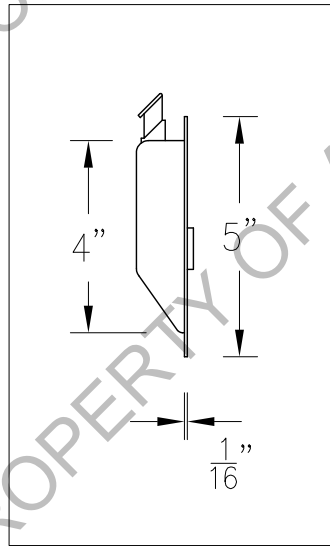

CHUTE DOOR/ FLUSH MOUNTED HANDLE

SCALE: 1/2"=1'

HANDLE DETAIL FRONT

SCALE: 3"=1'

HANDLE DETAIL SIDE

SCALE: 3"=1'

HANDLE DETAIL TOP

SCALE: 3"=1'